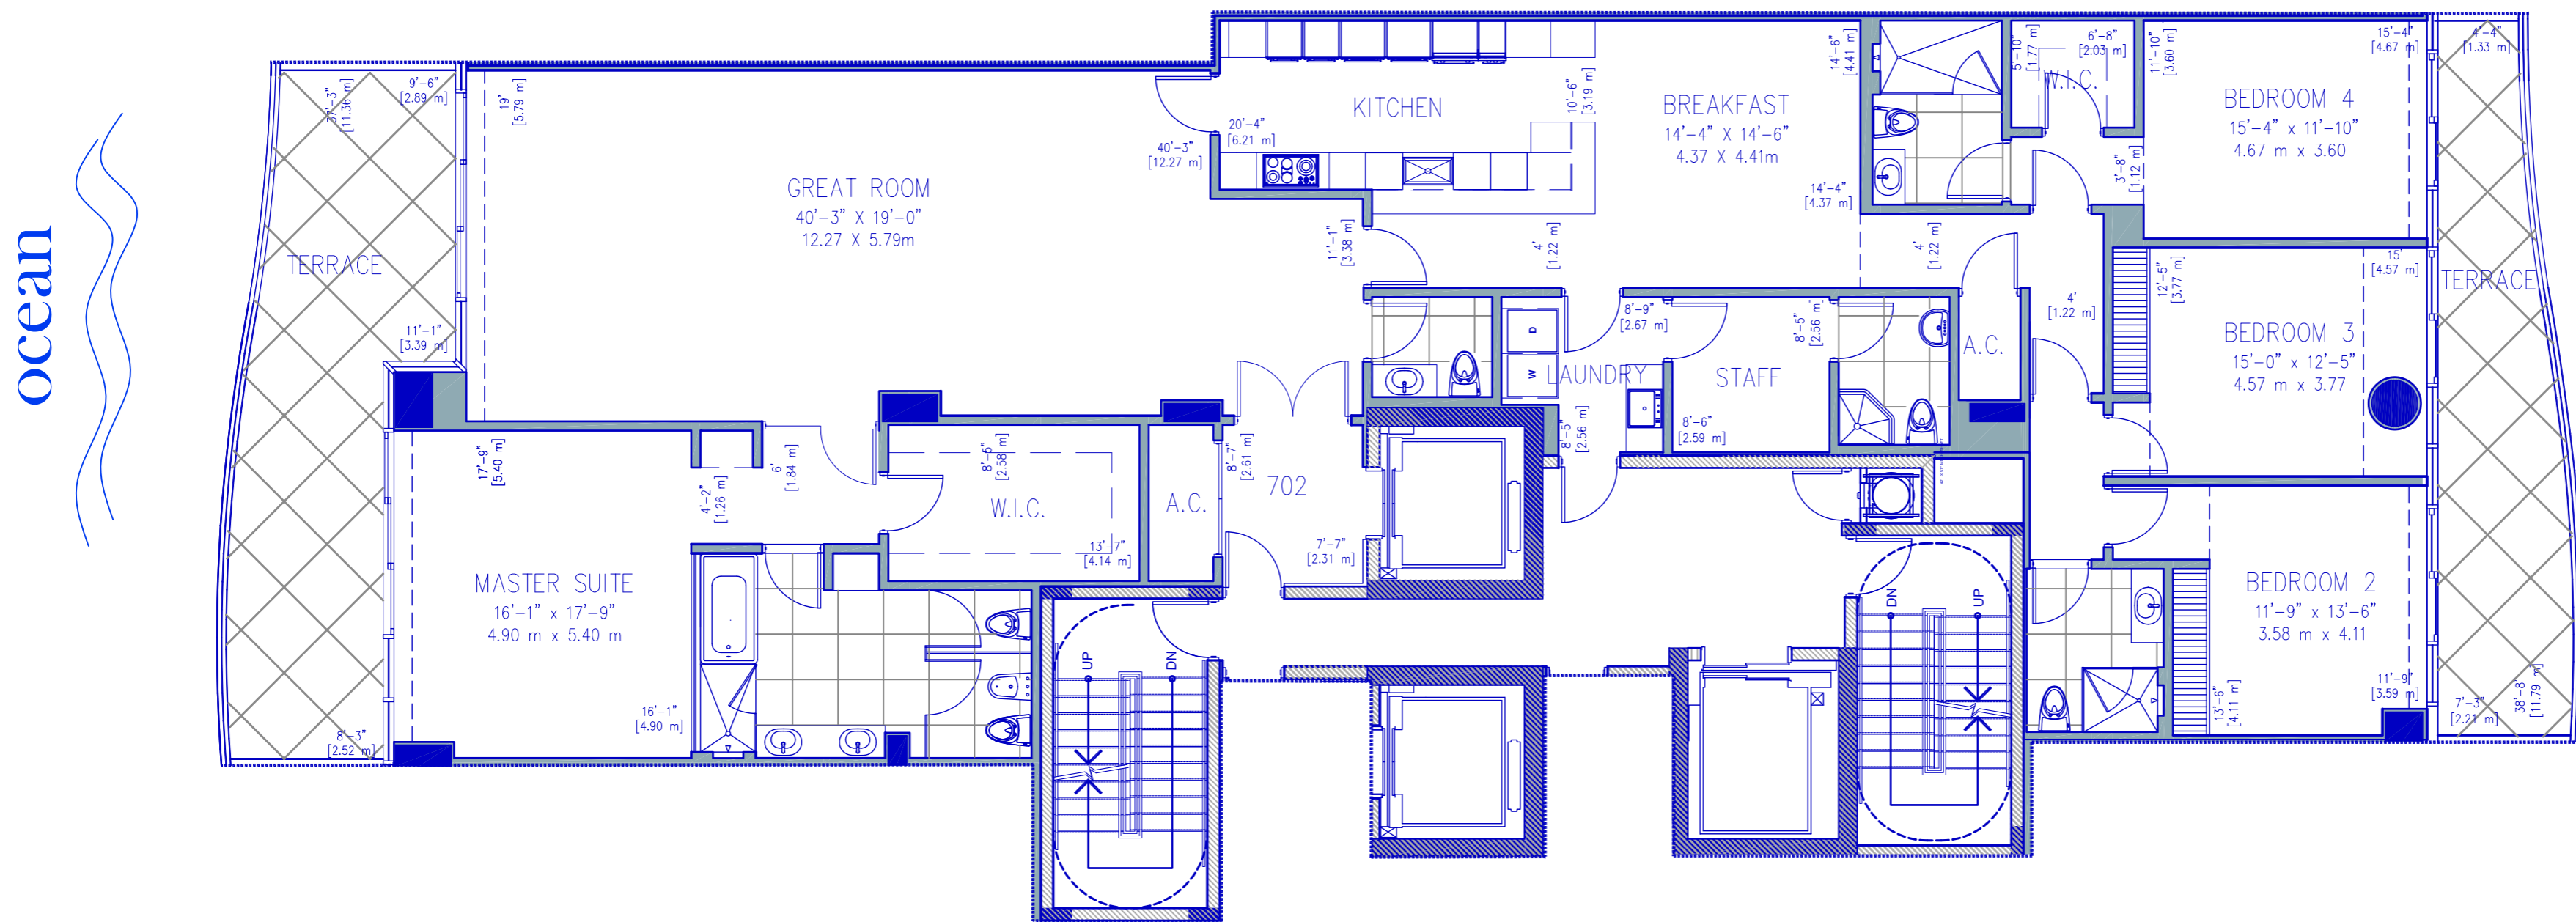

702

RESIDENCE

RESIDENCE	3,496.00 sq. ft.	324.78 sq. mt.
TERRACE	616.00 sq. ft.	57.22 sq. mt.
Total:	4,112.00 sq. ft.	382.00 sq. mt.

CHÂTEAU
OCEAN RESIDENCES